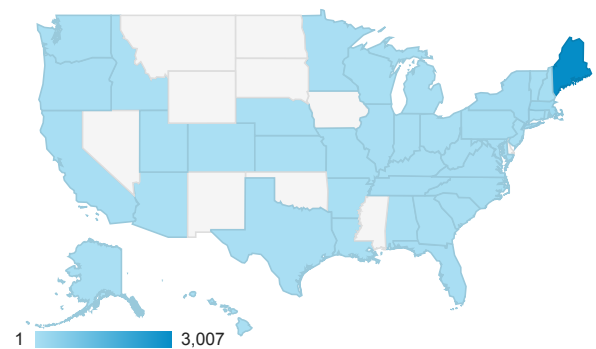

User Statistics

Oct 27, 2015 - Nov 3, 2015

Some data in this report may have been removed when a threshold was applied. [Learn more](#)

All Sessions
100.00%

Users

New Users

Avg. Session Duration and Pages / Session

Sessions by Browser

Browser	Sessions
Chrome	1,182
Internet Explorer	1,122
Safari	844
Firefox	458
Safari (in-app)	169
Edge	75

Sessions and % New Sessions by Age

Age	Sessions	% New Sessions
55-64	710	81.97%
65+	543	86.19%
45-54	414	81.40%
25-34	373	75.60%
35-44	364	82.69%
18-24	50	84.00%

Sessions

Sessions by City

Legend: Portland (Blue), Bangor (Green), Lewiston (Red), Brunswick (Yellow), Augusta (Cyan), Other (Light Green)