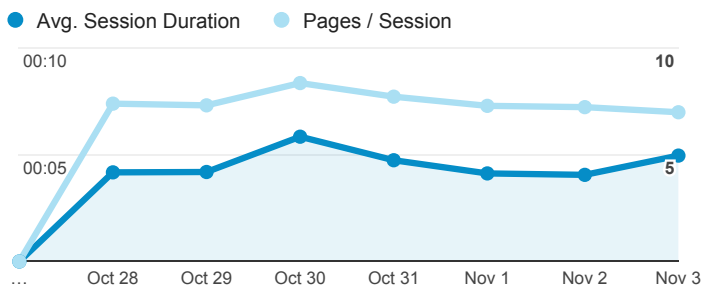

User Statistics

Oct 27, 2015 - Nov 3, 2015

Some data in this report may have been removed when a threshold was applied. [Learn more](#)

All Sessions
100.00%

Users

New Users

Avg. Session Duration and Pages / Session

Sessions by Browser

Browser	Sessions
Chrome	1,182
Internet Explorer	1,122
Safari	844
Firefox	458
Safari (in-app)	169
Edge	75

Sessions and % New Sessions by Age

Age	Sessions	% New Sessions
55-64	710	81.97%
65+	543	86.19%
45-54	414	81.40%
25-34	373	75.60%
35-44	364	82.69%
18-24	50	84.00%

Sessions

Sessions by City

Legend: Portland (Blue), Bangor (Green), Lewiston (Red), Brunswick (Yellow), Augusta (Cyan), Other (Light Green)